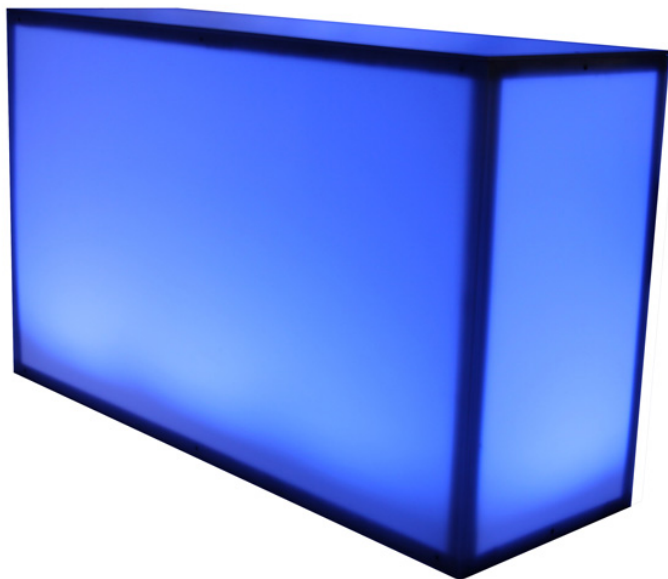

## Acrylic Bar, 6'

**SKU:** 501ACL

**Product Categories:** [Bars](#), [Black & White](#), [Colors & Illumination](#)

**Product Tags:** [PBG1](#)

**Product Page:** <http://cerfny.com/product/acrylic-bar-6/>

### Product Variants

- Acrylic Bar, 6' - White ()
- Acrylic Bar, 6' - RGB LED ()
- Acrylic Bar, 6' - Black ()
- Acrylic Bar, 6' - White LED ()

### Product Summary

6' Long x 24" Wide x 42" High

Includes Speedrack

- Optional Shelving for additional fee